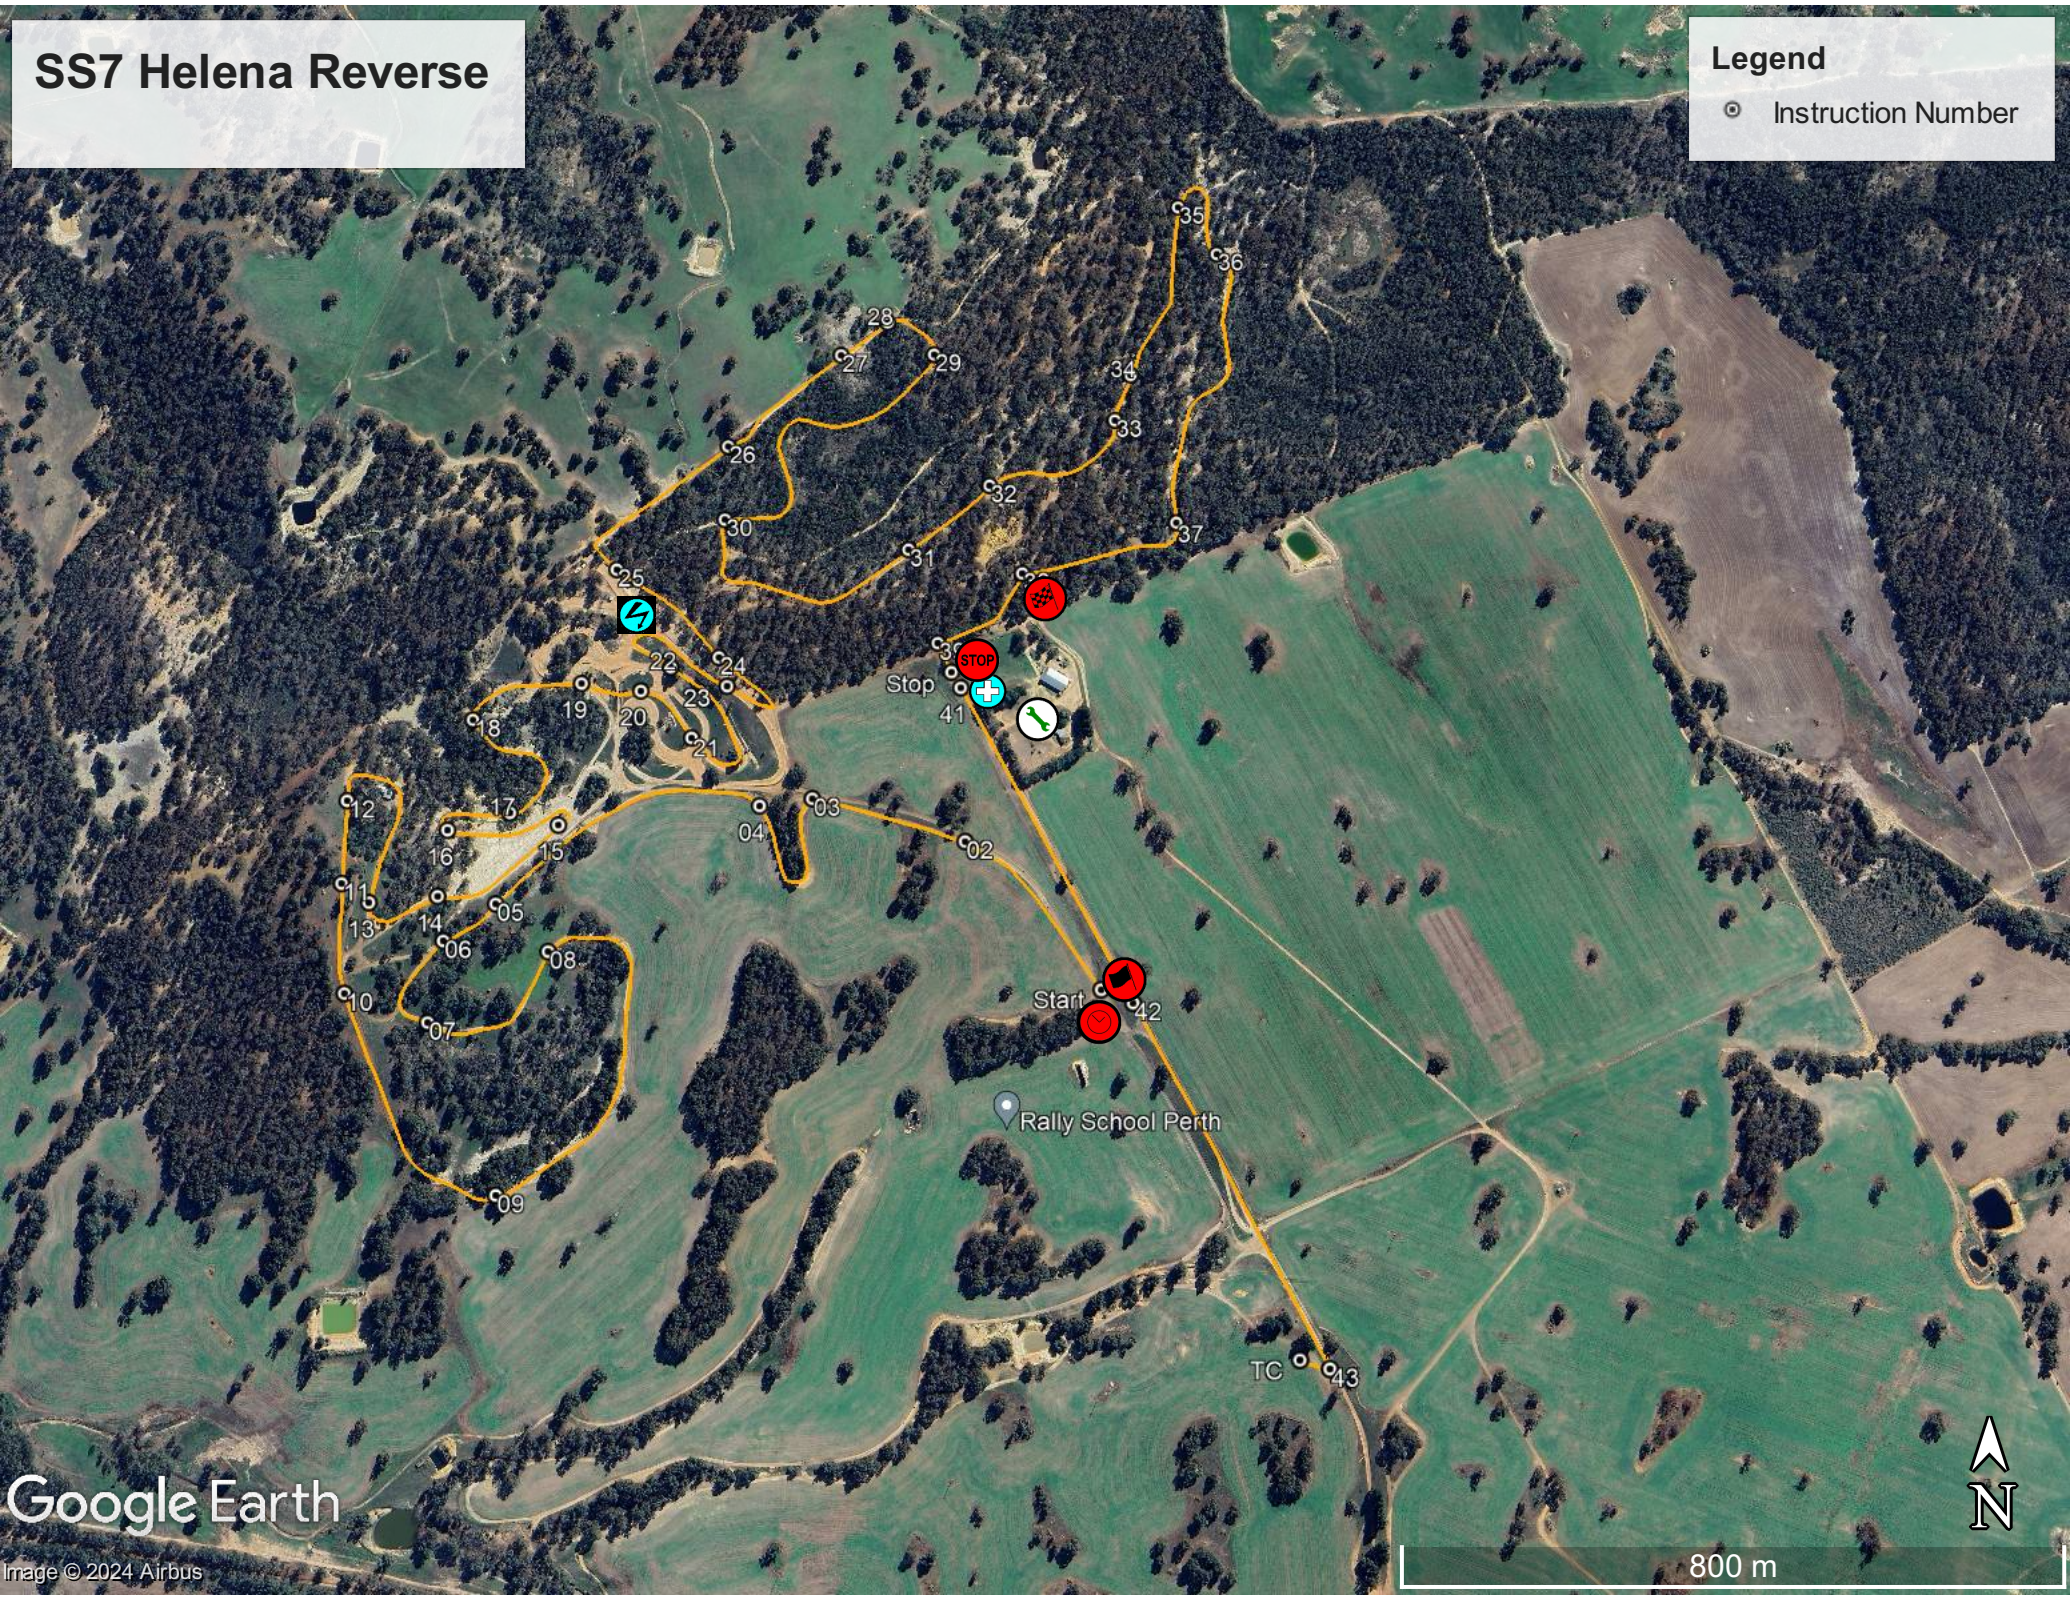

# SS7 Helena Reverse

## Legend

○ Instruction Number

Google Earth

Image © 2024 Airbus

800 m